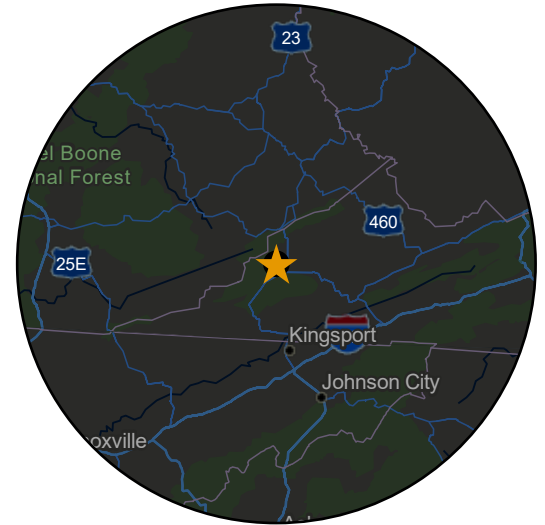

Wiles Road Emergency  
FY19 #19516  
Wise County, VA

0.1 mile CS and collapsed culvert