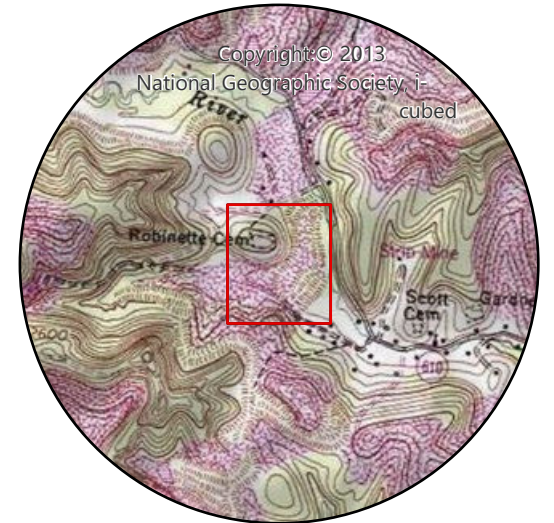

Wiles Road Emergency  
FY19 #19516  
Wise County, VA

0.1 mile CS and collapsed culvert